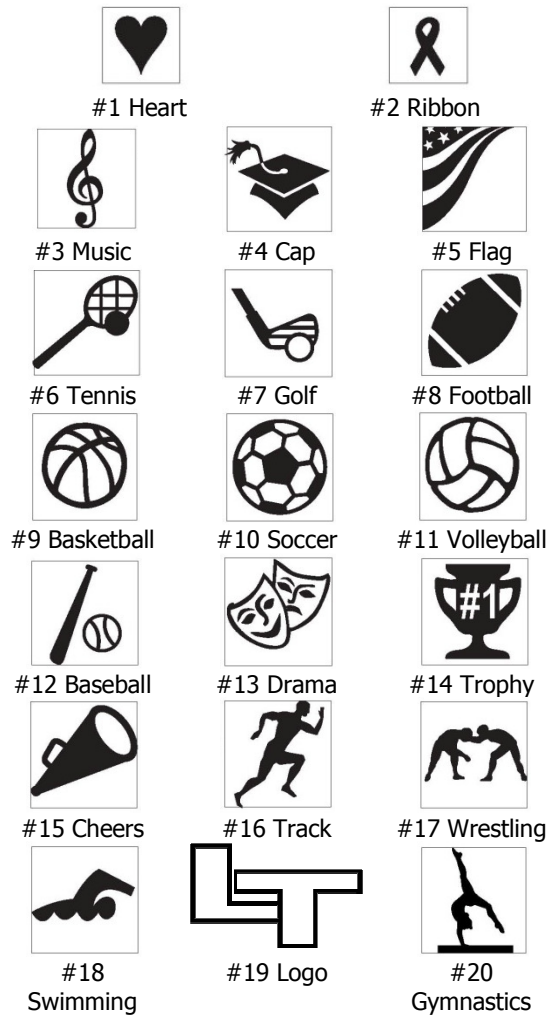

**Trojan Pride Walkway
Optional Symbols
\$25/each (limit 3)
(indicate symbol number on order form)**

**Trojan Pride Walkway
Optional Symbols
\$25/each (limit 3)
(indicate symbol number on order form)**

**Trojan Pride Walkway
Optional Symbols
\$25/each (limit 3)
(indicate symbol number on order form)**

Corporate Logo Requirements:
High-quality digital .ai, .cdr, .eps **vector file** or black & white camera-ready art must be submitted for suitability and approval.

SVVSD Disclaimer:
The District reserves the right to modify the project.

Visit TrojanWalkWay.org

Corporate Logo Requirements:
High-quality digital .ai, .cdr, .eps **vector file** or black & white camera-ready art must be submitted for suitability and approval.