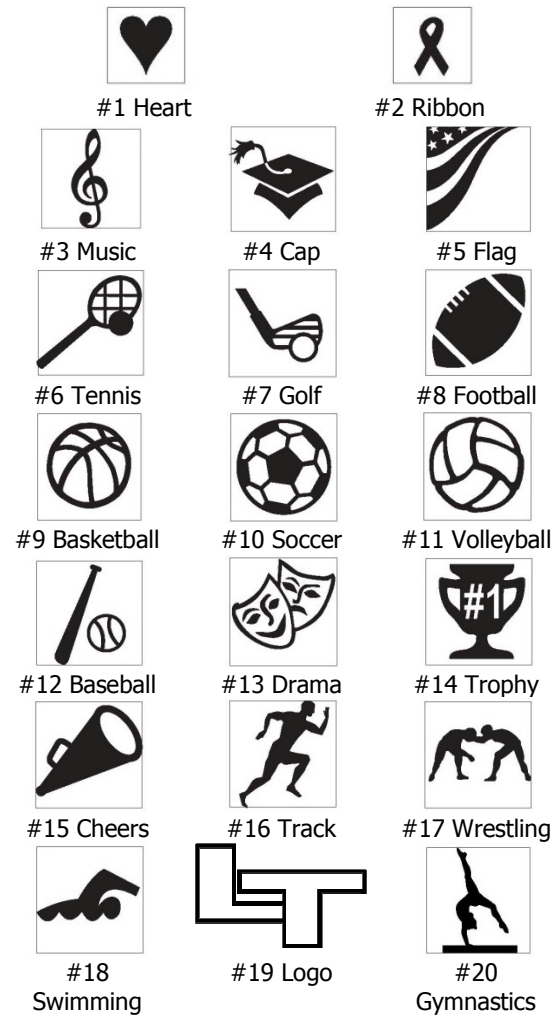

**Trojan Pride Walkway
Optional Symbols
\$25/each (limit 3)
(indicate symbol number on order form)**

**Trojan Pride Walkway
Optional Symbols
\$25/each (limit 3)
(indicate symbol number on order form)**

**Trojan Pride Walkway
Optional Symbols
\$25/each (limit 3)
(indicate symbol number on order form)**

Corporate Logo Requirements:
High-quality digital .ai, .cdr, .eps **vector file** or black & white camera-ready art must be submitted for suitability and approval.