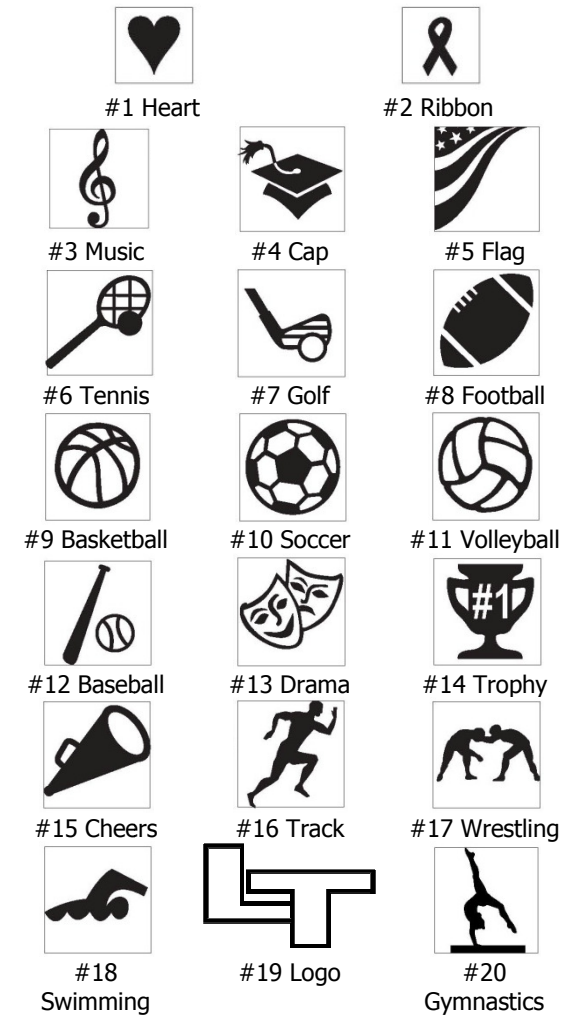

**Trojan Pride Walkway
Optional Symbols
\$25/each (limit 3)
(indicate symbol number on order form)**

**Trojan Pride Walkway
Optional Symbols
\$25/each (limit 3)
(indicate symbol number on order form)**

**Trojan Pride Walkway
Optional Symbols
\$25/each (limit 3)
(indicate symbol number on order form)**

Corporate Logo Requirements:
High-quality digital .ai, .cdr, .eps **vector file** or black & white camera-ready art must be submitted for suitability and approval.